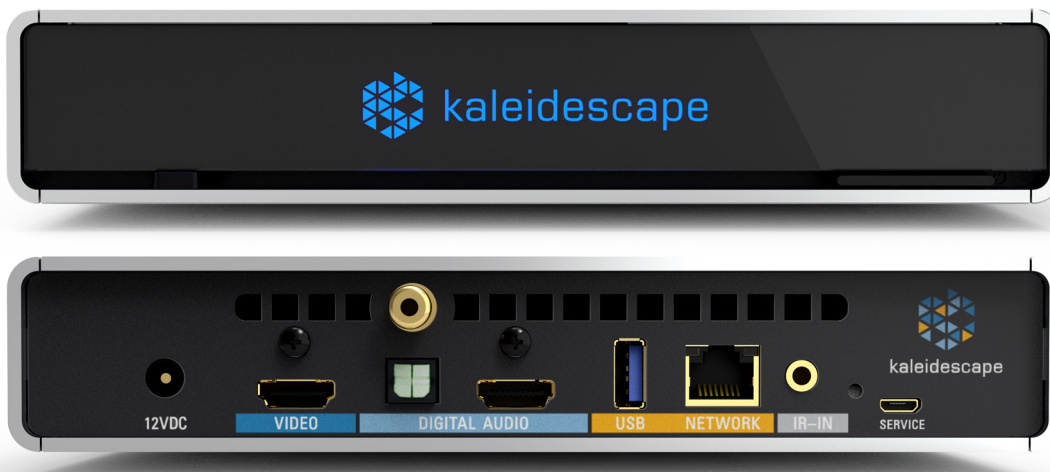

DIMENSIONS

- 7.87in × 1.52in × 10.0in (W × H × D)
  (20.0cm × 3.9cm × 25.4cm)

WEIGHT

- 4.2lb (1.91kg)

POWER

- Max consumption: 20W
- Typical: 17W
- High power standby: 12W
- Low power standby: 0.50W
- External power adapter: 100-240VAC to 12VDC @ 5A, 60W with detachable line cord

NETWORK

- Gigabit Ethernet (1000 Base-T)

OTHER CONNECTION

- USB 3.0 (reserved)

CONTROL

- Ethernet control from Crestron, AMX, Control4, Savant, the Kaleidescape App for iPad, and other apps & control systems
- Front-panel IR receiver window
- IR input (1/8in mini plug)

ENVIRONMENT

- Operating temperature: 41 to 95°F (5 to 35°C)
- Storage temperature: -4 to 140°F (-20 to 60°C)
- Relative humidity: 20 to 80% (operation) 5 to 90% (storage)
- Maximum operating altitude: 10,000ft (3,048m)
- Heat output: 69 BTU/hr (20W) max
- Airflow: 3.5 CFM (6 m³/hr) max

VENTILATION

- Minimum 1in (2.5cm) space at the front
- Minimum 2in (5cm) space at the rear

MOUNTS (sold separately)

- Rack shelf with faceplates is available for mounting 1 or 2 (centered or side-by-side) Strato C players in a 19in rack, 1U space
- Wall mount available for mounting behind TV displays

CERTIFICATIONS

- CSA 62368-1
- CSA 60950-1
- IEC 62368-1
- IEC 60950-1
- FCC CLASS B
- CE
- RoHS Compliant

VIDEO OUTPUT

- HDMI 2.0a (labelled "VIDEO")
- HDCP 2.2 copy protection

VIDEO DISPLAY FORMATS

- Resolutions: 2160p60/50/30/25/24, 1080p60/50/24, 1080i60/50, 720p60/50, 576i, 576p, 480i, 480p
- Chroma: 4:4:4 8-bit up to 2160p60, 4:4:4 10/12-bit up to 2160p30, 4:2:2 12-bit up to 2160p60, 4:2:0 8/10/12-bit at 2160p50/60 only
- Color spaces: BT.2020, BT.709, BT.601
- Aspect ratios: 1.78:1 and 2.35:1 (CinemaScope), automatic or user interface selectable
- HDR: HDMI 2.0a with support for SMPTE ST 2084 EOTF, SMPTE ST 2086 metadata

AUDIO OUTPUTS

- HDMI 2.0a (combined with video on the VIDEO connector)
- HDMI 1.4 (audio-only on the DIGITAL AUDIO connector)
- Digital (coaxial RCA and TOs-link connectors)

AUDIO FORMATS

- Dolby Atmos
- Dolby TrueHD
- Dolby Digital
- DTS:X
- DTS-HD Master Audio
- DTS Digital Surround
- PCM
- MPEG audio

STORAGE

- No internal storage. Strato C accesses content stored on a Terra or Strato (with internal storage) when connected via network

MEDIA

- Kaleidescape movie store downloads, including high-bit-rate 4K Ultra HD movies in 10-bit color, with and without high dynamic range (HDR), and movies that precisely match the quality available on Blu-ray Disc and DVD
- DVD, DVD-R, DVD-RW, DVD+R, DVD+RW (from Kaleidescape Disc Server)

LIMITED WARRANTY

- 5 years